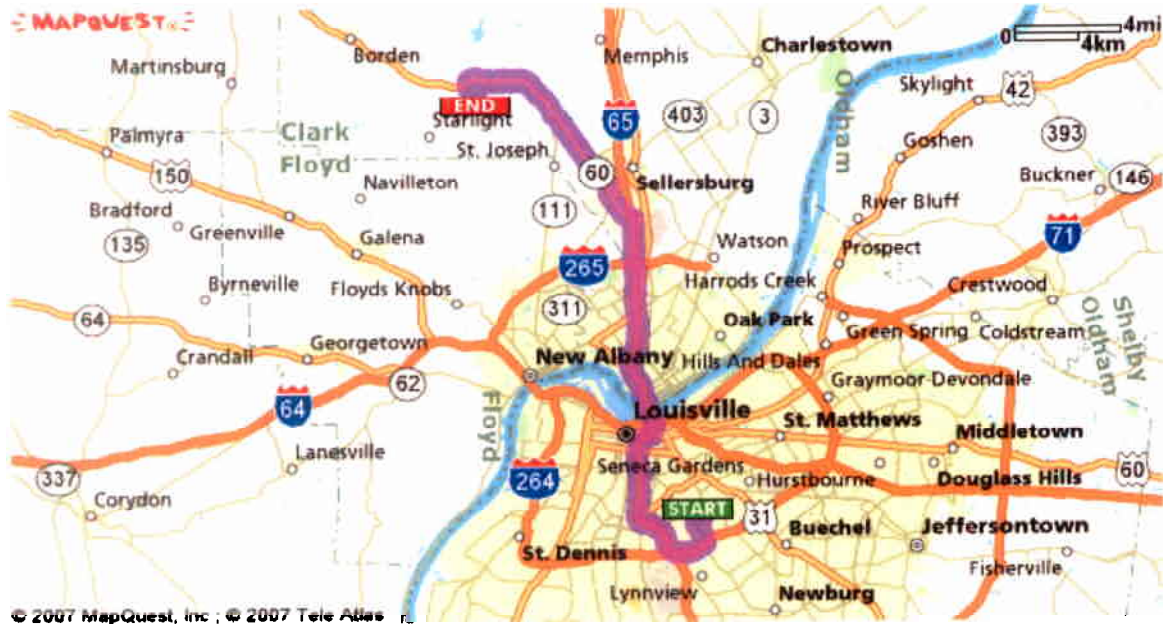

DIRECTIONS TO SOUTHERN HILLS LAKE IN BORDEN, IN  
FROM THE NATURE CENTER IN LOUISVILLE

1. Go South on Illinois Ave. toward the zoo. 0.1 miles
2. Turn Right on Trevillian. 0.2 miles
3. Turn left on Poplar Level. 0.7 miles
4. Take Watterson Expressway West 0.7 miles
5. Take I-65 North 13.8 miles
6. Take Exit 7, IN 60 toward Salem, IN 9.0 miles
7. Turn left on Southern Hills Dr 0.6 miles